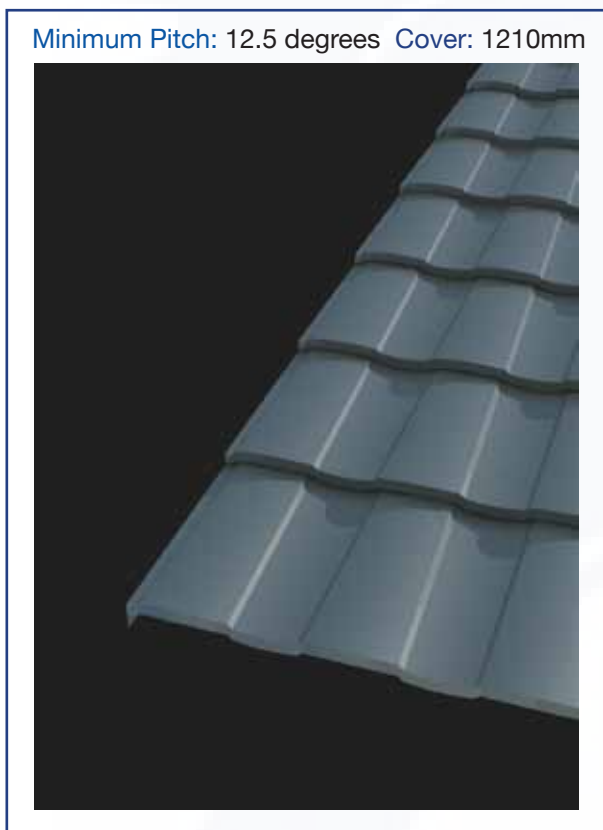

Modena Tile

0800 ROOFNZ (0800 766369)

The Modena Tile is the latest addition to the Metalcraft Metal Tile range. Available in both chip coated or pressed Colorsteel, the flat design of the Modena affords a sophisticated look, with the benefit of durability and weather resistance unique to metal tiles. It is similar in appearance to a heavyweight tile, but eliminates the need and associated extra expense of reinforced trusses.

Roman Tile Fixing Details

Bottom Course pattern - 50 x 2.8 coloured with washer seal

Main roof area pattern - 50 x 2.8 Black or Galv nails

- * Gauge: 0.39 G300
- * Tiles /m2: 2.26
- * Available in pre-painted COLORSTEEL® or Chip Coat Finish
- * Weight (painted): 2.1kg (chip coated): 3.3kg