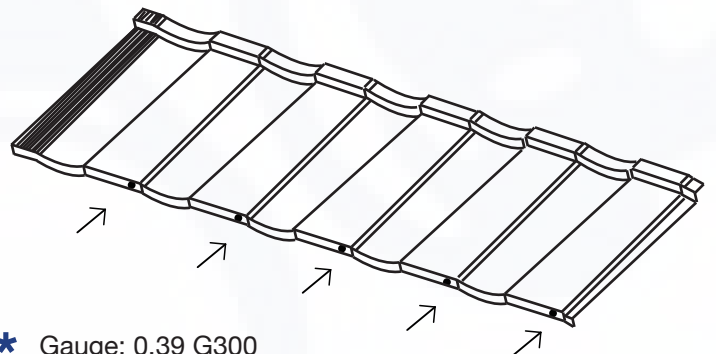

Modena Tile

0800 ROOFNZ (0800 766369)

The Modena Tile is the latest addition to the Metalcraft Metal Tile range. Available in both chip coated or pressed Colorsteel, the flat design of the Modena affords a sophisticated look, with the benefit of durability and weather resistance unique to metal tiles. It is similar in appearance to a heavyweight tile, but eliminates the need and associated extra expense of reinforced trusses.

Roman Tile Fixing Details

Bottom Course pattern - 50 x 2.8 coloured with washer seal

Main roof area pattern - 50 x 2.8 Black or Galv nails

- * Gauge: 0.39 G300
- * Tiles /m2: 2.26
- * Available in pre-painted COLORSTEEL® or Chip Coat Finish
- * Weight (painted): 2.1kg (chip coated): 3.3kg