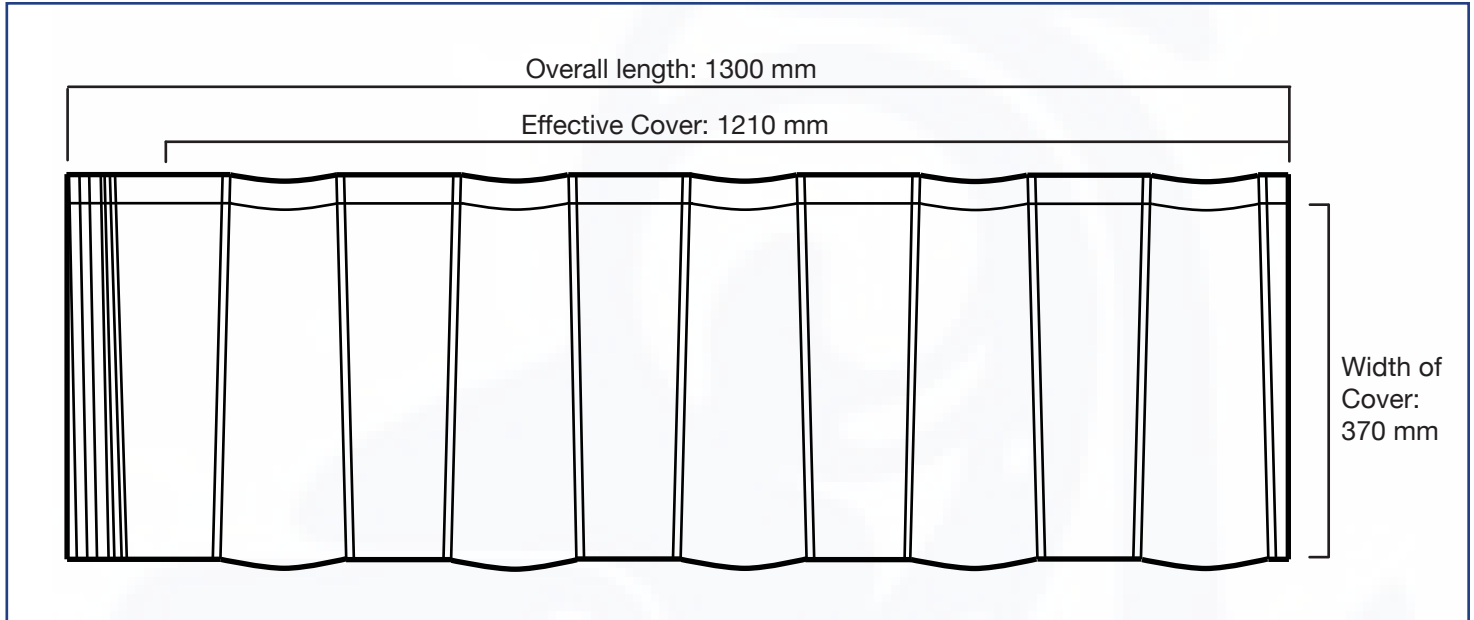

Modena Tile

0800 ROOFNZ (0800 766369)

The Modena Tile is the latest addition to the Metalcraft Metal Tile range. Available in both chip coated or pressed Colorsteel, the flat design of the Modena affords a sophisticated look, with the benefit of durability and weather resistance unique to metal tiles. It is similar in appearance to a heavyweight tile, but eliminates the need and associated extra expense of reinforced trusses.

Roman Tile Fixing Details

Bottom Course pattern - 50 x 2.8 coloured with washer seal

Main roof area pattern - 50 x 2.8 Black or Galv nails

- * Gauge: 0.39 G300
- * Tiles /m2: 2.26
- * Available in pre-painted COLORSTEEL® or Chip Coat Finish
- * Weight (painted): 2.1kg (chip coated): 3.3kg